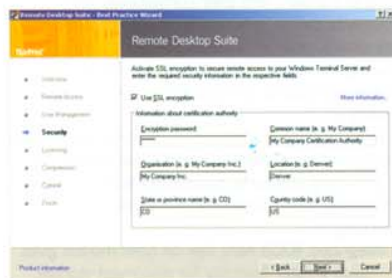

Unlimited Magazine (UK) JAS 2006

unlimited
The Office Management Magazine

Connect mobile staff

via UMTS and home users via DSL securely with just a few clicks of the mouse. Create SSL certificates and enable SSL encryption

The Remote Desktop Suite Standard securely connects home workstations and mobile staff within minutes. Without running from one workstation to another and without administration. Intelligent, secure connection of mobile staff and integration of home workstations increase a company's efficiency and enable more flexibility in reacting to new situations. An easily installed, secure, and inexpensive solution has been brought to the market by the software manufacturer, ThinPrint: the new Remote Desktop Suite Standard. The software is based on Windows Server 2003, has a wizard that completes all security settings incl. SSL encryption, certificates, and firewall configuration, and is ready to use in 5-10 minutes. An MSI software package is created during installation. When the package is loaded onto the UMTS notebook or home PC, the user can start remote access immediately and – without configuring anything – use his local printer.

The damage In an environment with 20 users, the software only costs about 120 euros per user. Extension Packs for 5 additional users or devices each cost only 450 euros net.

The place www.thinprint.com